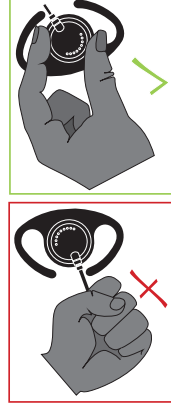

⚠ Warnings and Cautions

Use this earphone only as described under „Using the C-Shaped Earphone Platin“ and only for suitable end devices. Observe the permissible operating conditions. Cables and connectors can be damaged by sharp-edged objects. Do not continue to use if damaged. The device must not be immersed in liquids or under flowing rinse off with water!

(3) Please smoothly rotate the case!
Please do not pull the cable!!!