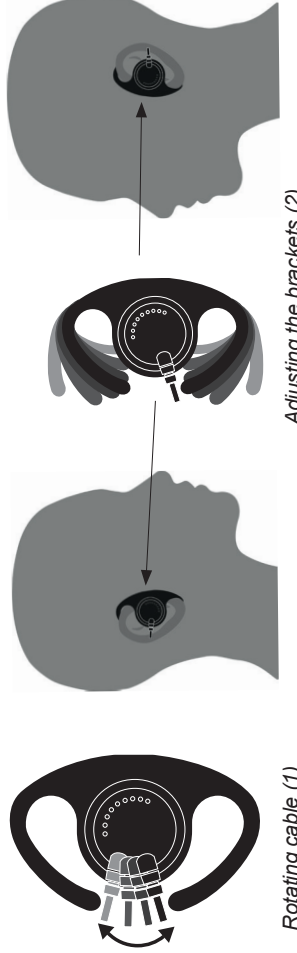

5 6271 00 X XXXX

C-Shaped Earphone „Platin“ 

Thank you for choosing a BATSTAR product!

Please briefly read this instruction manual before using this product.

Technical Specification	Specification of the Speaker
IP Class: IP54	Dimension: Ø 23 mm
Operating Temperature: -20 °C ~ 60 °C	Impedance: 32 Ω +/- 15 %
Storage Temperature: -30 °C ~ 70 °C	Power Rating: Normal 0.2 W / Max. 0.5 W

### Using the C-Shaped Earphone "Platin"

The C-Shaped Earphone is adjustable for a wide range of different ears. Due to its flexible materials, the C-Shaped Earphone can be easily adjusted to comfort the most user's ears. It can be used on left or right ear as well. To use the Earphone on both ears, you need to change the cable's position. To do so, carefully turn the case of the earphone-cable (1) into the corresponding position. Please observe the notes below (3). You can adjust the earphone's temples by pressing (2) lightly to the ear cup, so that the earphone fits tightly.

### ⚠ Warnings and Cautions

Use this earphone only as described under „Using the C-Shaped Earphone Platin“ and only for suitable end devices. Observe the permissible operating conditions. Cables and connectors can be damaged by sharp-edged objects. Do not continue to use if damaged. The device must not be immersed in liquids or under flowing rinse off with water!

### Verwendung des C-Shaped Earphone "Platin"

Der C-Shape Earphone passt auf viele verschiedene Ohren. Aufgrund seiner flexiblen Materialien lässt sich der Ohrhörer leicht einstellen, sodass er den meisten Ohren gerecht wird. Der Ohrhörer kann sowohl am linken als auch am rechten Ohr verwendet werden. Dazu drehen Sie die Abdeckung des Ohrhörer Kabels vorsichtig (1) in die entsprechende Position. Bitte beachten Sie dazu die unten stehenden Hinweise (3). Die Bügel des Ohrhörers können durch leichtes Drücken (2) an die Ohrmuschel angepasst werden, sodass der Ohrhörer fest anliegt.