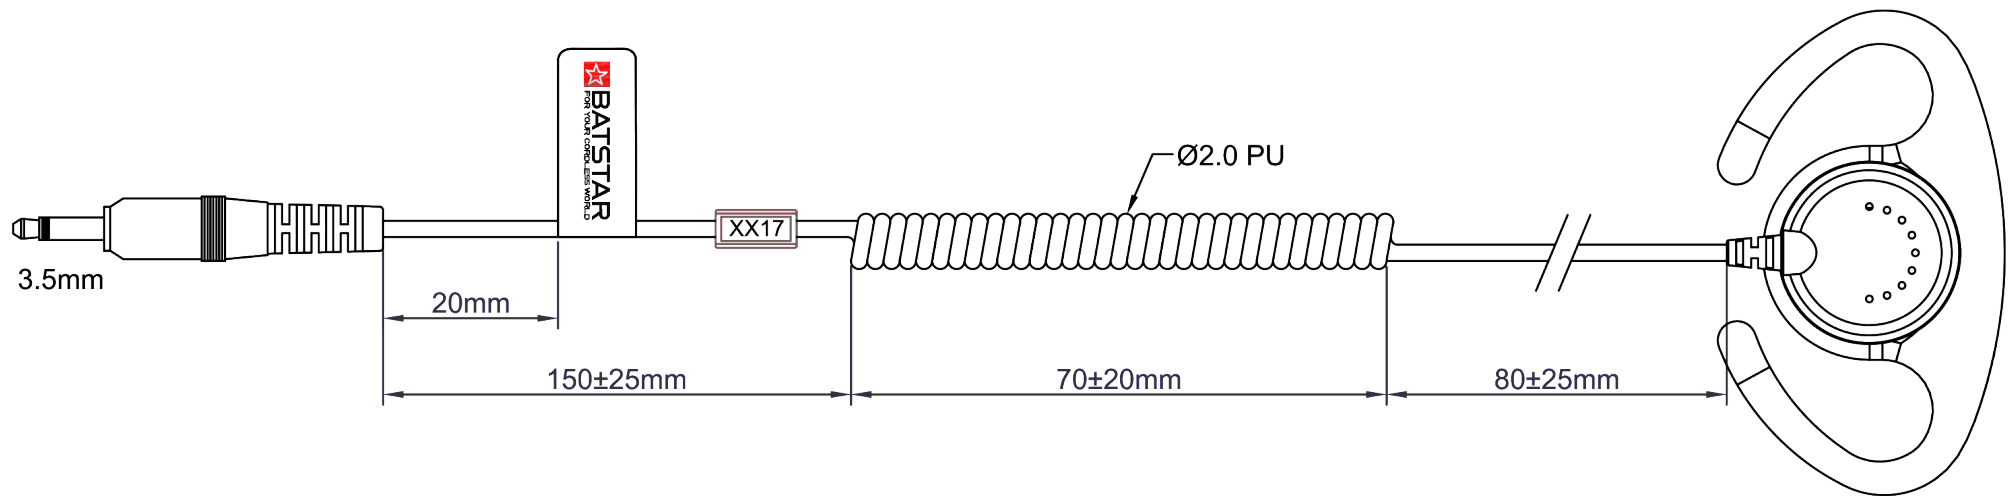

Part-No.: 5 5271 00 2 3521

C-Shaped Earphone "Platin" to 3.5 mm straight Standard Audio Connector 2-pole

CR20170515JC-APR20170609TP-D-552710023521 -05-10-20170515JC552710023521