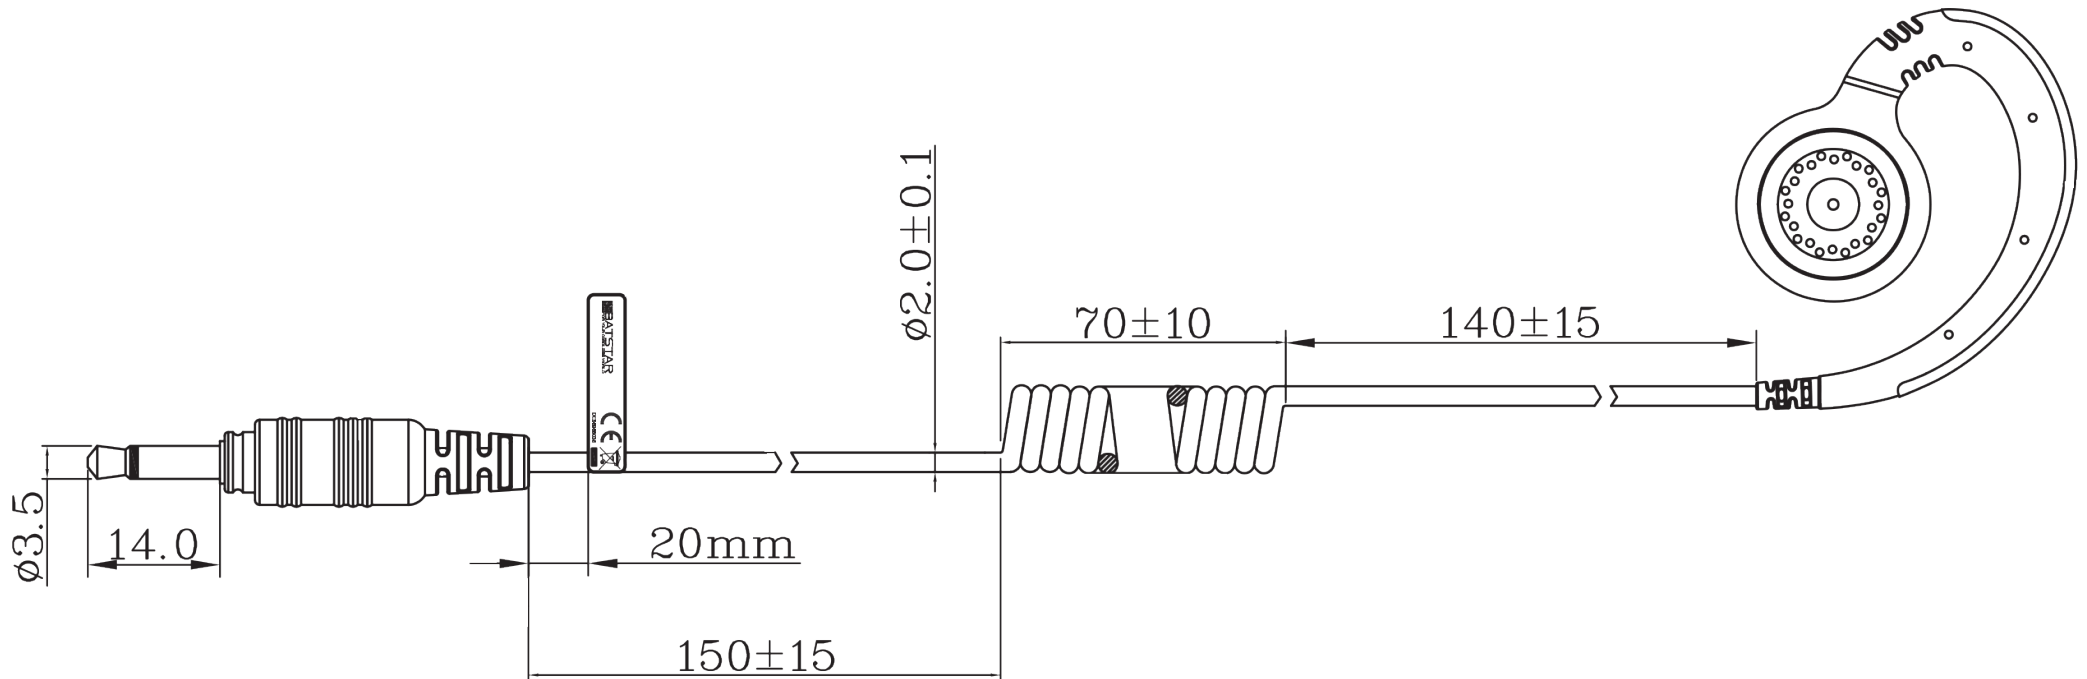

Part-No.: 5 5221 00 2 3521

Swivel Ear-Hook to 3.5 mm straight Standard Audio Connector 2-pole

CR20180913TP-APR20180913TP-D-552210023521-26-10-20180621TP552210023521