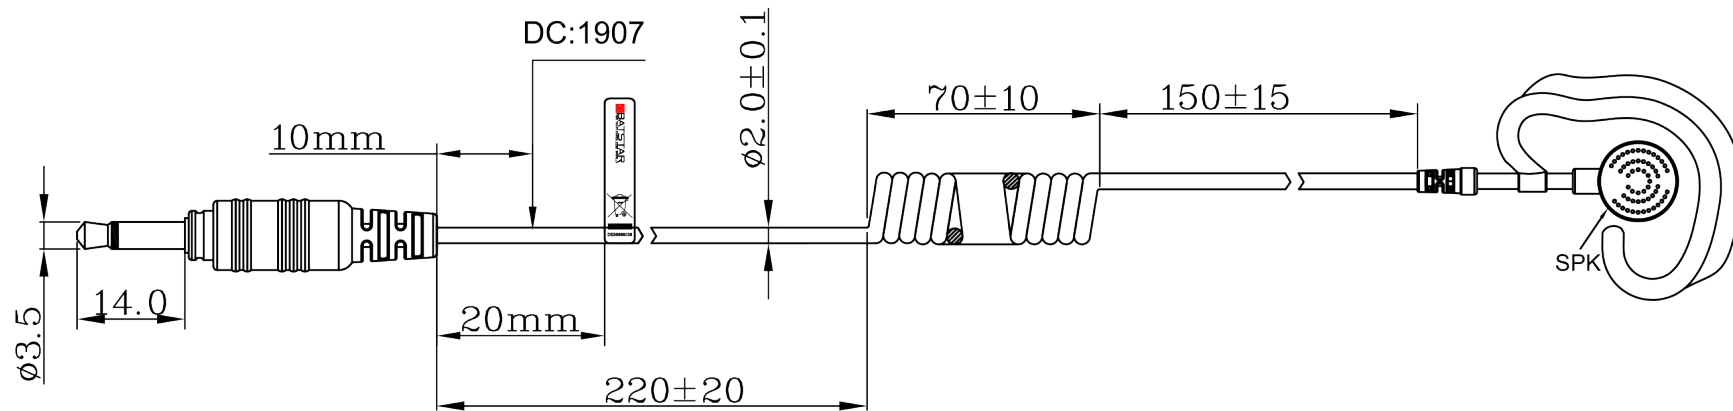

Part-No.: 5 5211 00 2 3521

Comfort Ear-Bud with Ear-Hook to 3.5 mm straight Standard Audio Connector 2-pole (Coiled Cable)

Schematic Diagram

CR20190716TP-APR20190716TP-D-552110023521-26-10-20190704TP552110023521