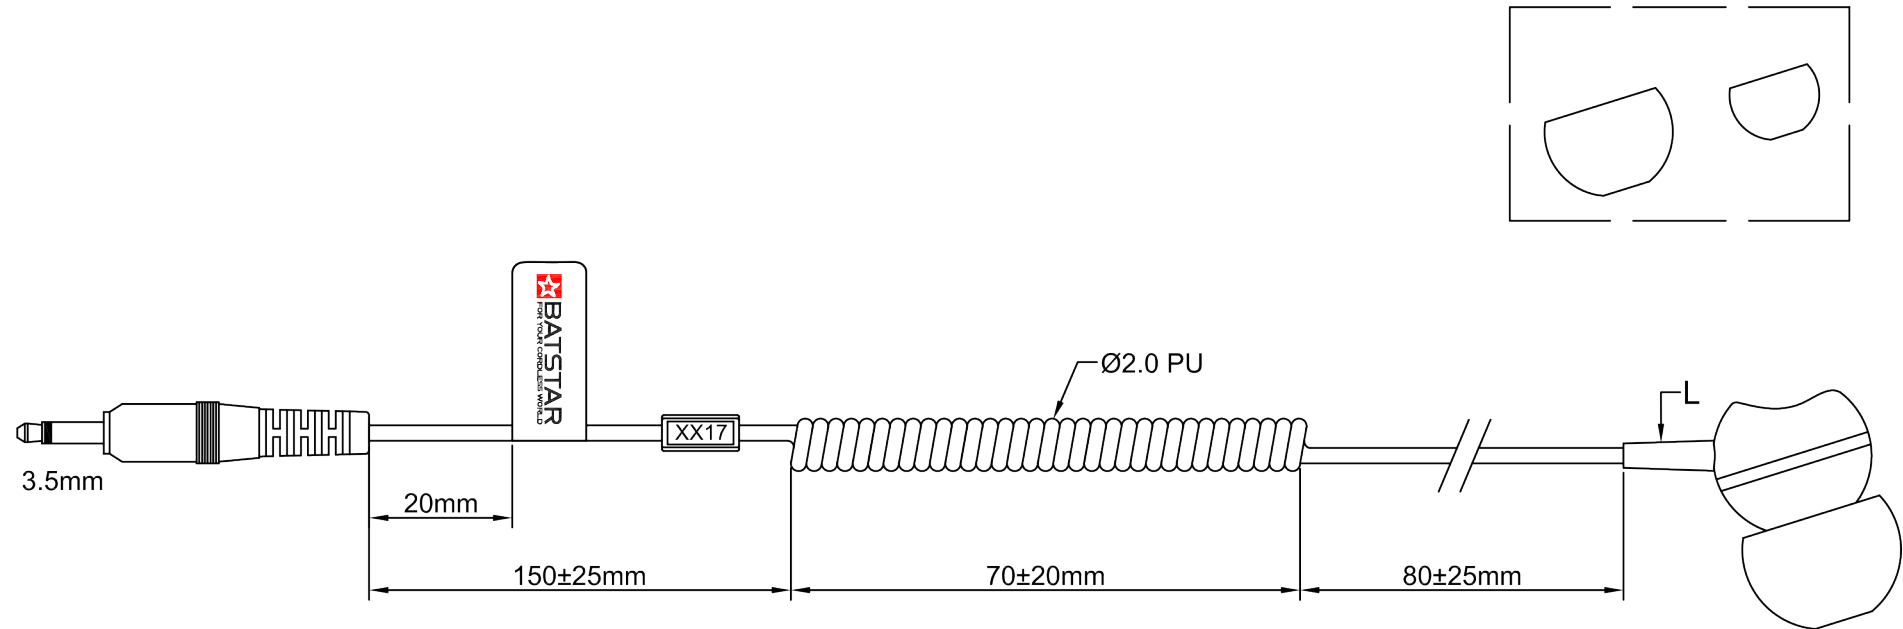

Part-No.: 5 5131 00 2 3521

Single Ear-Bud to 3.5 mm straight Standard Audio Connector 2-pole (Coiled Cable)

CR20180110TP-APR20180119AS-D-551310023521-05-10-20171221TP551310023521